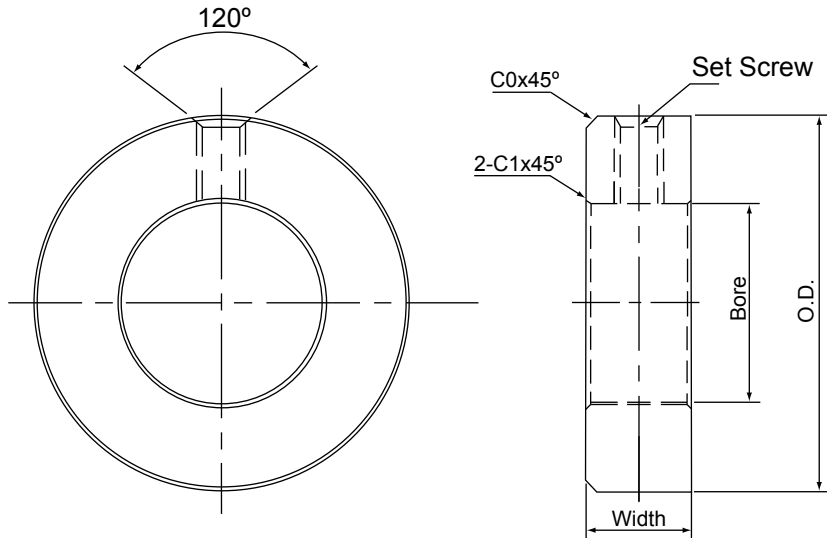

49 Heywood Ave. • West Springfield, MA 01089
 1-800-593-2323 • collarsandcouplings.com

Part Number					Inch Set Screw Collars								
Prefix	Zinc Plated Steel (A283grC) (add suffix)	Black Oxide Steel (A283grC) (add suffix)	Unplated Steel (A283grC) (add suffix)	Stainless Steel 18-8 (add suffix)	Bore		O.D.		Width		Set Screw	CO	C1
SC-12	-Z	-B	-U	-S	1/8	+0.003	3/8		1/4		6-32x1/8	0.04	
SC-18	-Z	-B	-U	-S	3/16	+0.0008	7/16	+/-			8-32x1/8	+/-	0.024
SC-25	-Z	-B	-U	-S	1/4		1/2	0.014	5/16	0.012	10-32x1/8	0.01	+/-
SC-31	-Z	-B	-U	-S	5/16		5/8		3/8		1/4-20x3/16		0.006
SC-37	-Z	-B	-U	-S	3/8		3/4						
SC-43	-Z	-B	-U	-S	7/16		7/8	+/-	7/16		1/4-20x1/4	0.06	
SC-50	-Z	-B	-U	-S	1/2		1	0.016				+/-	0.04
SC-56	-Z	-B	-U	-S	9/16							0.014	+/-
SC-62	-Z	-B	-U	-S	5/8	+0.004	1-1/8		1/2				0.01
SC-68	-Z	-B	-U	-S	11/16	+0.0008	1-1/4						
SC-75	-Z	-B	-U	-S	3/4		1-5/16		9/16	+/-	5/16-18x1/4	0.08	
SC-81	-Z	-B	-U	-S	13/16		1-1/2	+/- 0.02		0.014		+/-	0.05
SC-87	-Z	-B	-U	-S	7/8		1-5/8					0.016	+/-
SC-93	-Z	-B	-U	-S	15/16		1-3/4		5/8		5/16-18x5/16		0.014
SC-100	-Z	-B	-U	-S	1								
SC-106	-Z	-B	-U	-S	1-1/16		1-3/4						
SC-112	-Z	-B	-U	-S	1-1/8		2		11/16				
SC-118	-Z	-B	-U	-S	1-3/16		2-1/8						
SC-125	-Z	-B	-U	-S	1-1/4								
SC-131	-Z	-B	-U	-S	1-5/16		2-1/8						
SC-137	-Z	-B	-U	-S	1-3/8		2-1/4		3/4		3/8-16x3/8		
SC-143	-Z	-B	-U	-S	1-7/16								
SC-150	-Z	-B	-U	-S	1-1/2		2-1/4						0.08
SC-156	-Z	-B	-U	-S	1-9/16								+/-
SC-162	-Z	-B	-U	-S	1-5/8		2-1/2		13/16				0.016
SC-168	-Z	-B	-U	-S	1-11/16								
SC-175	-Z	-B	-U	-S	1-3/4		2-5/8						
SC-181	-Z	-B	-U	-S	1-13/16		2-3/4	+/-				0.1	
SC-187	-Z	-B	-U	-S	1-7/8			0.024	7/8			+/-	0.02
SC-193	-Z	-B	-U	-S	1-15/16								
SC-200	-Z	-B	-U	-S	2	+0.006	3						
SC-206	-Z	n/a	n/a	-S	2-1/16	+0.0008							
SC-212	-Z	-B	-U	-S	2-1/8								
SC-218	-Z	-B	-U	-S	2-3/16								
SC-225	-Z	-B	-U	-S	2-1/4		3-1/4		15/16	+/-			
SC-231	-Z	-B	-U	n/a	2-5/16					0.016			
SC-237	-Z	-B	-U	-S	2-3/8								
SC-243	-Z	-B	-U	-S	2-7/16		3-1/2		1		1/2-13x1/2		
SC-250	-Z	-B	-U	-S	2-1/2								
SC-256	-Z	-B	-U	-S	2-9/16		3-3/4						
SC-262	-Z	-B	-U	n/a	2-5/8								
SC-268	-Z	-B	-U	-S	2-11/16								
SC-275	-Z	-B	-U	-S	2-3/4		4						
SC-281	-Z	-B	-U	n/a	2-13/16								
SC-287	-Z	-B	-U	-S	2-7/8								
SC-293	-Z	-B	-U	-S	2-15/16		4-1/4	+/-	1-1/8			0.12	+/-
SC-300	-Z	-B	-U	-S	3			0.028				+/-	0.02
SC-325	-Z	n/a	n/a	n/a	3-1/4								
SC-343	-Z	-B	-U	n/a	3-7/16	+0.008	4-1/2						
SC-350	-Z	n/a	n/a	n/a	3-1/2	+0.0008							
SC-393	-Z	-B	-U	n/a	3-15/16								
SC-400	-Z	n/a	n/a	n/a	4		5						